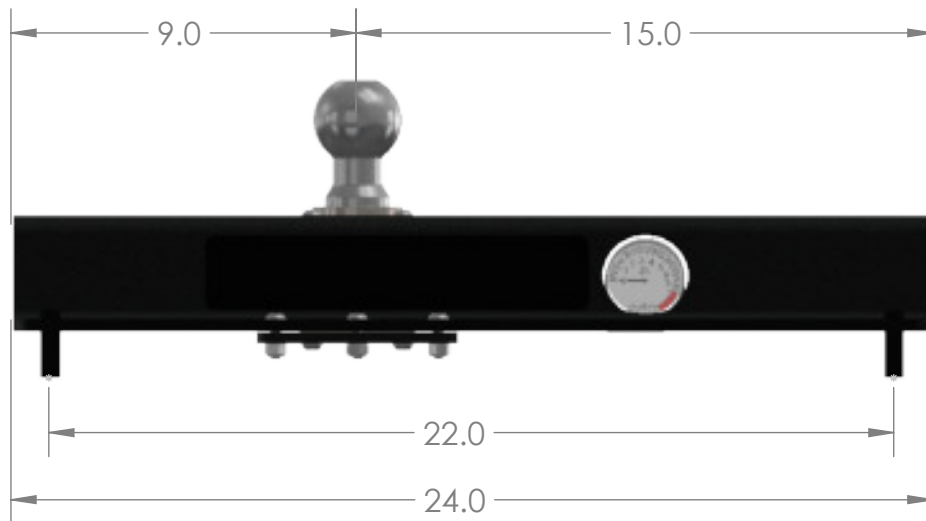

Weigh Safe, LLC

Safe Load ISR Gooseneck WSISR

NOTE: All dimensions are given in inches

SIDE VIEW

FRONT VIEW